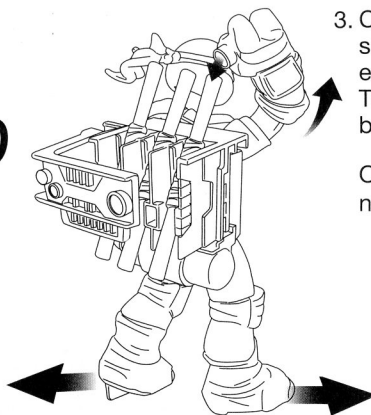

nickelodeon™
TEENAGE MUTANT NINJA
TURTLES™

FLINGERS
DONATELLO

1. Snap on backpack as shown. Make sure backpack is securely in place.

2. Make sure right arm is in this starting position. Load weapons into backpack. Make sure cartridge is pushed all the way to the left.

3. Continually roll Don sideways in one direction, either right or left. The arm will begin to motion back as you roll Don.

Only use on smooth hard no scratch surfaces.

4. Keep rolling & Don will reach back, grab & fling all 3 bo staff's. After all 3 bo staff's are launched reset starting at step 2.