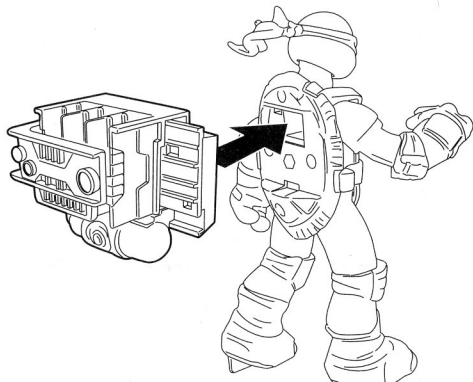

nickelodeon™
TEENAGE MUTANT NINJA
TURTLES™

FLINGERS
DONATELLO

1. Snap on backpack as shown. Make sure backpack is securely in place.

2. Make sure right arm is in this starting position. Load weapons into backpack. Make sure cartridge is pushed all the way to the left.

3. Continually roll Don sideways in one direction, either right or left. The arm will begin to motion back as you roll Don.

Only use on smooth hard no scratch surfaces.

4. Keep rolling & Don will reach back, grab & fling all 3 bo staff's. After all 3 bo staff's are launched reset starting at step 2.