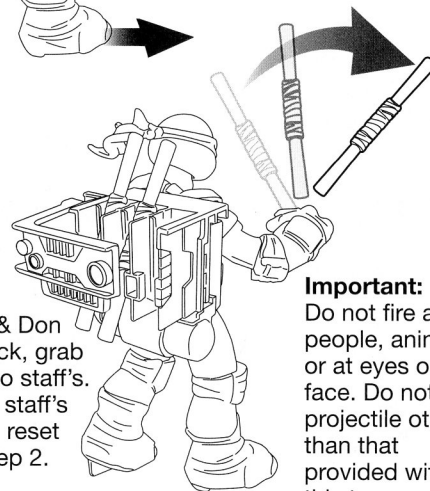

nickelodeon™
TEENAGE MUTANT NINJA
TURTLES™

FLINGERS
DONATELLO

1. Snap on backpack as shown. Make sure backpack is securely in place.

2. Make sure right arm is in this starting position. Load weapons into backpack. Make sure cartridge is pushed all the way to the left.

3. Continually roll Don sideways in one direction, either right or left. The arm will begin to motion back as you roll Don.

Only use on smooth hard no scratch surfaces.

4. Keep rolling & Don will reach back, grab & fling all 3 bo staff's. After all 3 bo staff's are launched reset starting at step 2.

Important:
 Do not fire at people, animals or at eyes or face. Do not use projectile other than that provided with this toy.

For more detailed instructions visit www.Playmatestoy.com

Feature may not work every time. It takes practice!
Distance of weapon flinging may vary.