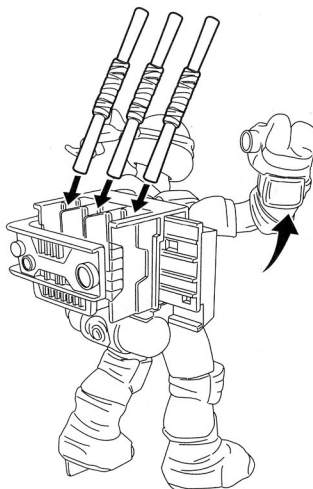

nickelodeon™
TEENAGE MUTANT NINJA
TURTLES™

FLINGERS
DONATELLO

1. Snap on backpack as shown. Make sure backpack is securely in place.

2. Make sure right arm is in this starting position. Load weapons into backpack. Make sure cartridge is pushed all the way to the left.

3. Continually roll Don sideways in one direction, either right or left. The arm will begin to motion back as you roll Don.

Only use on smooth hard no scratch surfaces.

4. Keep rolling & Don will reach back, grab & fling all 3 bo staff's. After all 3 bo staff's are launched reset starting at step 2.