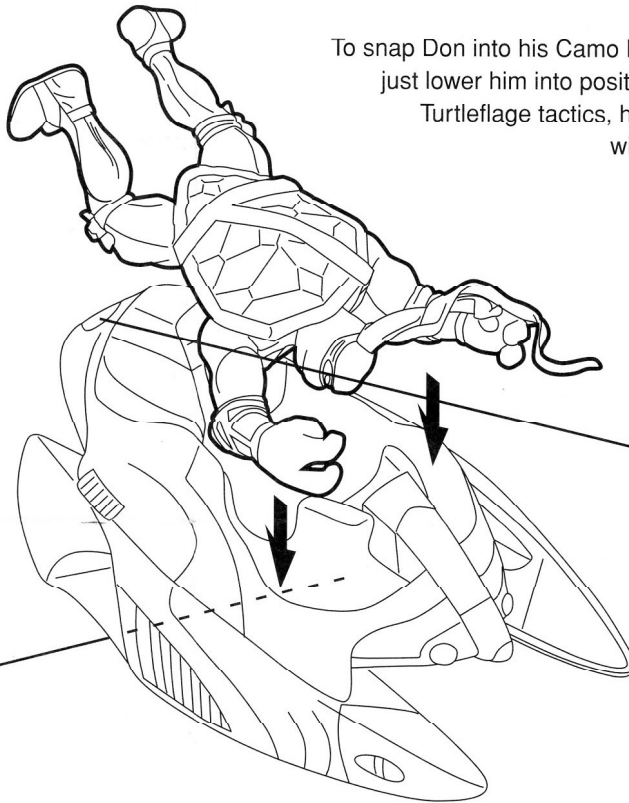

To load the Water Whippin' Spring-powered Hydro-missile, locate launch port under Hydro Skimmer. Press missile into launcher until it clicks into place.

 **WARNING: CHOKING HAZARD**
Small parts. Not for Children under 3 years.

To snap Don into his Camo Hydro Skimmer, just lower him into position. Using Ninja Turtleflage tactics, he becomes one with the machine.

To fire the Surprise Spring-powered missile, press down on the button at rear of Hydro Skimmer.